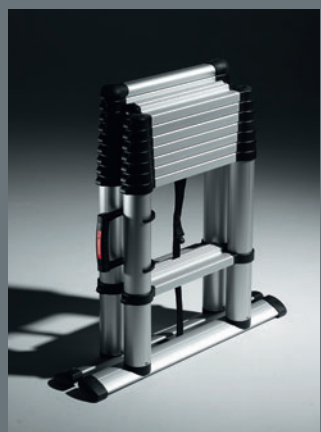

Black Line Telescopic Combi ladder 3.0 m

3 ladders in 1

Automatic locking
with clearly visible
levers under each
tread

Extra wide
treads (90 mm)
for extra comfort

Unique strong
aluminium alloy
enhances safety

AUTOSTEPS™ close down -
Only press the red levers
on the second bottom
treads to collapse
the ladder

Easily portable, carry
handle included

Available accessories

9180 Work Tray

AUTOSTEPS™
Patented automatic close-down

PRODUCT FACTS COMBI 3.0 m

Art. no.:	60630
No. of treads:	8+2
Tread width:	90 mm
Max. working height:	4.2 m
Length, extended:	3.0 m
Length, closed:	79 cm
Width:	77 cm
Weight:	19.8 kg
EAN-code:	7 394 483 606 303